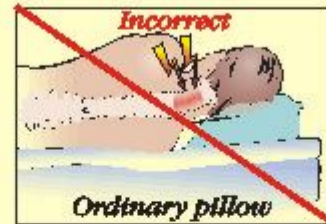

## Side

*The KANAI® Excellent*

A large distance  
between the bed  
and the neck =  
Requires more  
cervical support!

## Back

*The KANAI® Excellent*

A short distance  
between the bed  
and the neck =  
Requires less  
cervical support!

## Stomach

*The KANAI® Excellent*

A short distance  
between the bed  
and the throat =  
Requires less  
cervical support!

Patent, patent design and trade mark protection.

© Prominens Sweden AB